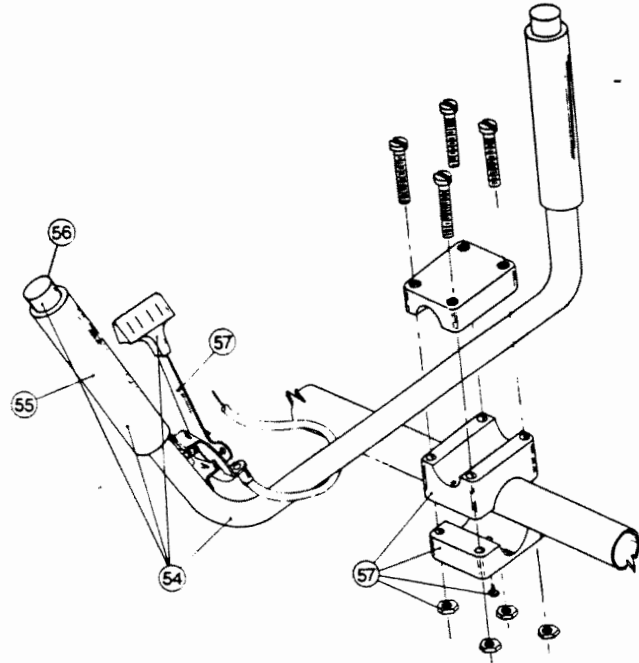

RSH-1100 MK II TRIMMER PARTS

ITEM	PART NO.	PART NAME
54	147250	Handle Bar & Throttle Lever Assembly
55	147229	Grip
56	147226	Tube Closure
57	147251	Throttle Lever & Cable Assembly
58	147231	Handle Bracket Assembly
59	147252	Main Handle Grip
60	147225	Shoulder Strap Clamp
61	147253	Throttle Clip
62	147178	Adjustment Knob Set
63	147177	Coupling Bolt Assembly
64	147176	Split Boom Coupling Set
65	147274	Upper Shaft And Housing Assembly
66	147530	Lower Shaft And Housing Assembly
67	147255	Flexible Drive Shaft
68	147303	Gear Box Assembly (Includes Items 69-72)
69	147306	Upper Retainer Washer
70	147314	Lower Retainer Washer
71	147313	Lock Nut
72	147517	Mounting Hardware & Grease Plug (set)
74	147144	Blade Assembly
75	147262	Guard And Blade Assembly
76	147233	Guard Mounting Screws
77	147534	Guard
78	147310	Guard Mounting Screws
79	147245	Blade (Includes item 88)
80	147265	Spool Shaft
81	147266	Outer Spool And Eyelet Assembly
82	147149	Eyelet
83	147267	Retainer (10 Pack)
84	147268	Spring
85	147269	Inner Reel
86	147270	Bump Knob
87	147271	Bump Knob Bolt
88	147528	Blade Tooth Cover

* not shown