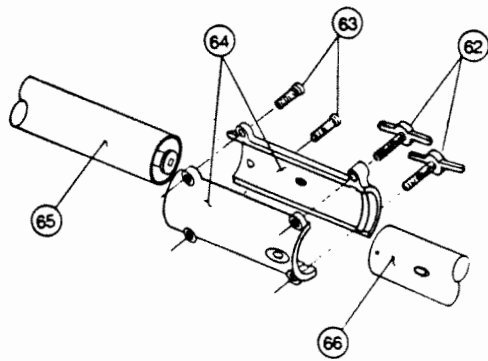

RSH-1100 MK II TRIMMER PARTS

ITEM	PART NO.	PART NAME
54	147250	Handle Bar & Throttle Lever Assembly
55	147229	Grip
56	147226	Tube Closure
57	147251	Throttle Lever & Cable Assembly
58	147231	Handle Bracket Assembly
59	147252	Main Handle Grip
60	147225	Shoulder Strap Clamp
61	147253	Throttle Clip
62	147178	Adjustment Knob Set
63	147177	Coupling Bolt Assembly
64	147176	Split Boom Coupling Set
65	147274	Upper Shaft And Housing Assembly
66	147530	Lower Shaft And Housing Assembly
67	147255	Flexible Drive Shaft
68	147303	Gear Box Assembly (Includes Items 69-72)
69	147306	Upper Retainer Washer
70	147314	Lower Retainer Washer
71	147313	Lock Nut
72	147517	Mounting Hardware & Grease Plug (set)
74	147144	Blade Assembly
75	147262	Guard And Blade Assembly
76	147233	Guard Mounting Screws
77	147534	Guard
78	147310	Guard Mounting Screws
79	147245	Blade (Includes item 88)
80	147265	Spool Shaft
81	147266	Outer Spool And Eyelet Assembly
82	147149	Eyelet
83	147267	Retainer (10 Pack)
84	147268	Spring
85	147269	Inner Reel
86	147270	Bump Knob
87	147271	Bump Knob Bolt
88	147528	Blade Tooth Cover

* not shown