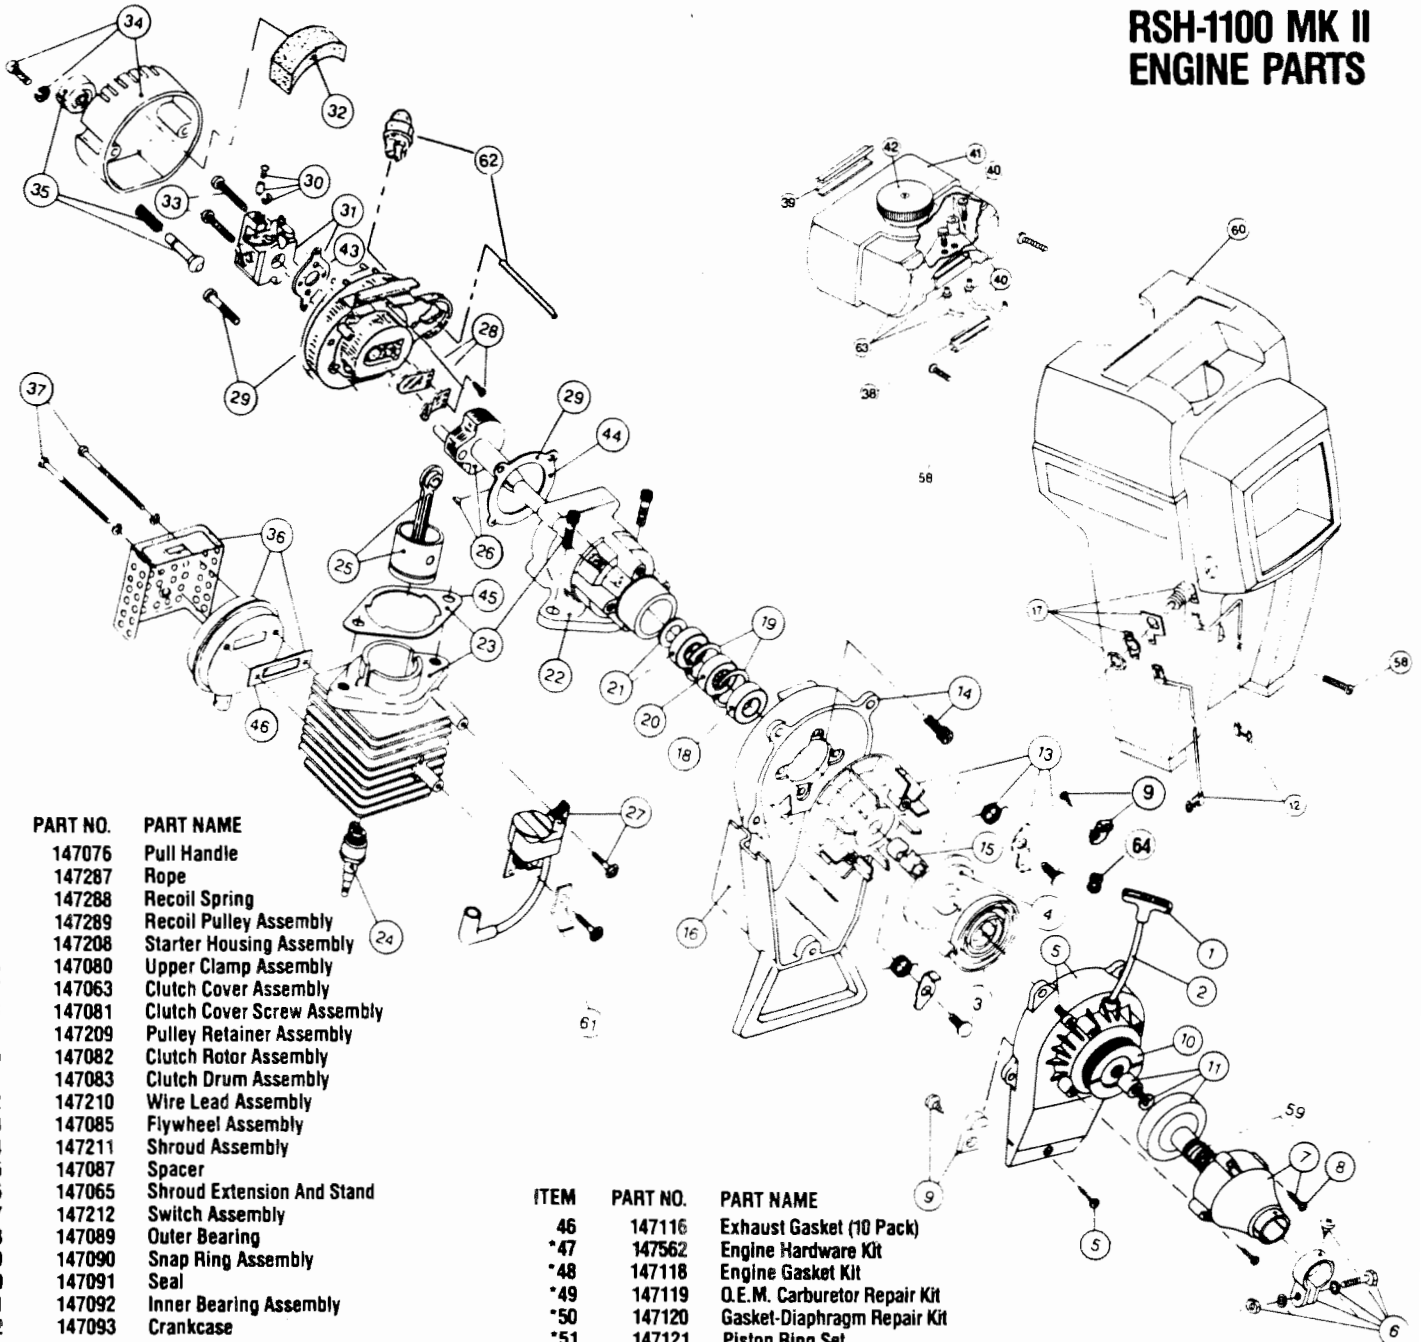

# RSH-1100 MK II ENGINE PARTS

ITEM	PART NO.	PART NAME
1	147076	Pull Handle
2	147287	Rope
3	147288	Recoil Spring
4	147289	Recoil Pulley Assembly
5	147208	Starter Housing Assembly
6	147080	Upper Clamp Assembly
7	147063	Clutch Cover Assembly
8	147081	Clutch Cover Screw Assembly
9	147209	Pulley Retainer Assembly
10	147082	Clutch Rotor Assembly
11	147083	Clutch Drum Assembly
12	147210	Wire Lead Assembly
13	147085	Flywheel Assembly
14	147211	Shroud Assembly
15	147087	Spacer
16	147065	Shroud Extension And Stand
17	147212	Switch Assembly
18	147089	Outer Bearing
19	147090	Snap Ring Assembly
20	147091	Seal
21	147092	Inner Bearing Assembly
22	147093	Crankcase
23	147560	Cylinder Assembly
24	147095	Spark Plug
25	147096	Piston & Rod Assembly
26	147097	Power Shaft Assembly
27	147098	Module Assembly
28	147529	Reed Assembly
29	147535	Carburetor Mount Assembly
30	147101	Throttle Adjustment Assembly
31	147324	Carburetor Assembly
32	147103	Air Cleaner Filter
33	147104	Carburetor Mounting Screw Assembly
34	147105	Air Cleaner Cover Assembly
35	147106	Choke Knob Assembly
36	147107	Muffler Assembly
37	147561	Muffler Mounting Bolt Assembly
38	147109	Front Mounting Pad
39	147110	Rear Mounting Pad
40	147111	Fuel Line Assembly
41	147444	Fuel Tank
42	147112	Fuel Cap Assembly
43	147113	Carburetor Gasket (10 Pack)
44	147114	Carburetor Mount Gasket (10 Pack)
45	147115	Cylinder Gasket (10 Pack)