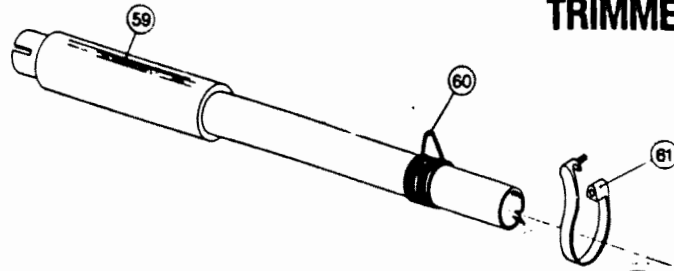

RSH-1100 MK II TRIMMER PARTS

ITEM	PART NO.	PART NAME
54	147250	Handle Bar & Throttle Lever Assembly
55	147229	Grip
56	147226	Tube Closure
57	147251	Throttle Lever & Cable Assembly
58	147231	Handle Bracket Assembly
59	147252	Main Handle Grip
60	147225	Shoulder Strap Clamp
61	147253	Throttle Clip
62	147178	Adjustment Knob Set
63	147177	Coupling Bolt Assembly
64	147176	Split Boom Coupling Set
65	147274	Upper Shaft And Housing Assembly
66	147530	Lower Shaft And Housing Assembly
67	147255	Flexible Drive Shaft
68	147303	Gear Box Assembly (Includes Items 69-72)
69	147306	Upper Retainer Washer
70	147314	Lower Retainer Washer
71	147313	Lock Nut
72	147517	Mounting Hardware & Grease Plug (set)
74	147144	Blade Assembly
75	147262	Guard And Blade Assembly
76	147233	Guard Mounting Screws
77	147534	Guard
78	147310	Guard Mounting Screws
79	147245	Blade (Includes item 88)
80	147265	Spool Shaft
81	147266	Outer Spool And Eyelet Assembly
82	147149	Eyelet
83	147267	Retainer (10 Pack)
84	147268	Spring
85	147269	Inner Reel
86	147270	Bump Knob
87	147271	Bump Knob Bolt
88	147528	Blade Tooth Cover

* not shown