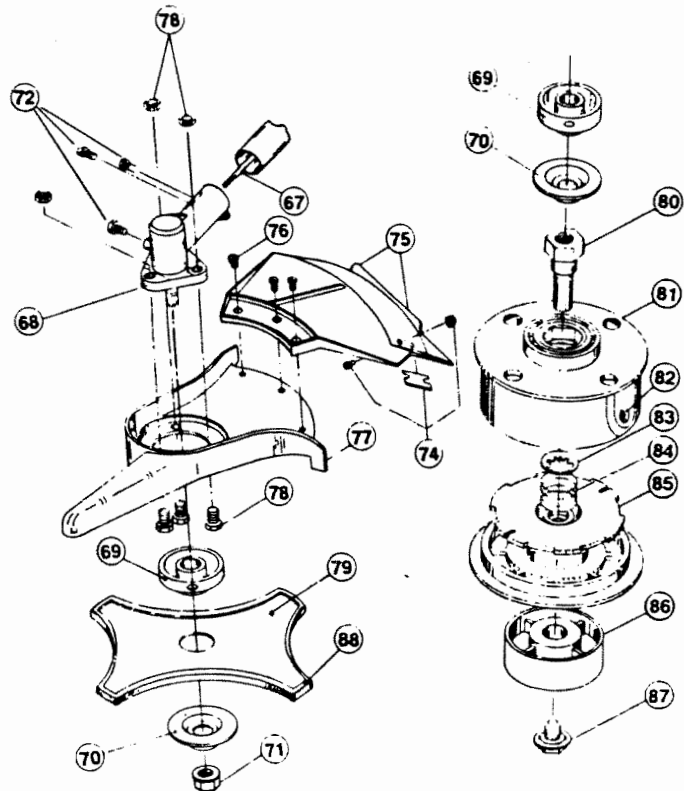

STANDARD ACCESSORIES

- *147075 Shoulder Strap Assembly
- *147272 Combination Wrench
- *147318 Locking Rod Tool

OPTIONAL ACCESSORIES

- *147278 Spool & Line 15.24 MTS (50 ft) Dual .095" Dia.
- *147279 Complete Cutting Head Assembly (Items 80-87)
- *147503 80 Tooth Brush Blade

FOR SERIAL NO. 805068325 AND GREATER.